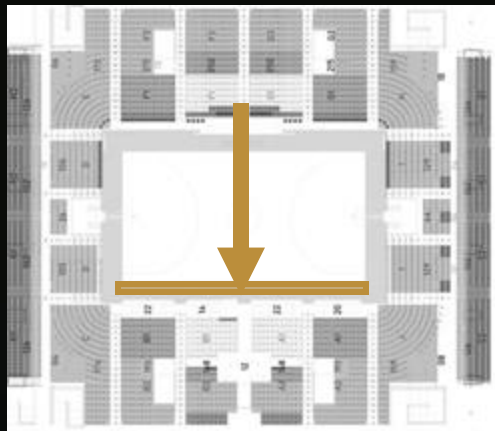

Can be used for B2B purpose, sweepstakes or your company's staff benefits.

COURTSIDE SIDELINE 1st row

Nominative seats on the first row

FEDCOM Lounge access (pre-game/
halftime/ post-game)

All Betlic and Euroleague games (playoff
included / min 32 games)

For prices, please contact us

COURTSIDE SIDELINE 2nd row

Nominative seats on the second row
FEDCOM Lounge access (pre-game/
halftime/ post-game)

All Betlic and Euroleague games (playoff
included / min 32 games)

For prices, please contact us

COURTSIDE SIDELINE 3d row

Seats on the floor in the third row

FEDCOM Lounge access (pre-game/
halftime/ post-game)

All Betlic and Euroleague games (playoff
included / min 32 games)