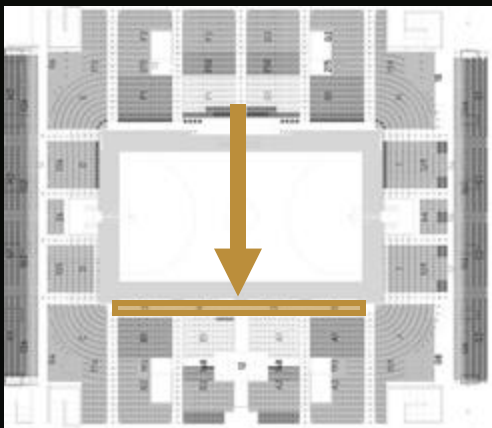

For prices, please contact us

COURTSIDE SIDELINE 2nd row

Nominative seats on the second row
FEDCOM Lounge access (pre-game/
halftime/ post-game)

All Betlic and Euroleague games (playoff
included / min 32 games)

For prices, please contact us

COURTSIDE SIDELINE 3d row

Seats on the floor in the third row

FEDCOM Lounge access (pre-game/
halftime/ post-game)

All Betlic and Euroleague games (playoff
included / min 32 games)

For prices, please contact us

TRIBUNE OFFICIELLE

Seats in grandstand near the court

Roca Lounge access (before/ half
time/ after match)

All Betlic and Euroleague games (playoff
included / min 32 games)

For prices, please contact us