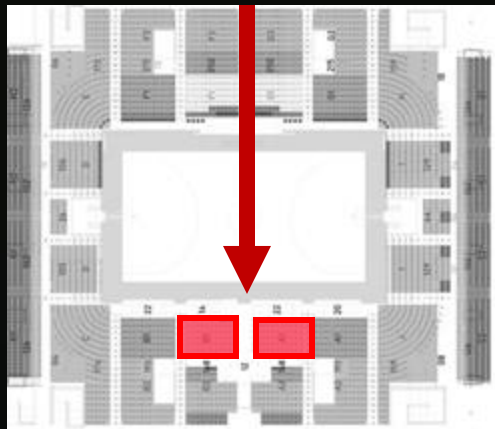

For prices, please contact us

COURTSIDE SIDELINE 2nd row

Nominative seats on the second row
FEDCOM Lounge access (pre-game/
halftime/ post-game)

All Betlic and Euroleague games (playoff
included / min 32 games)

For prices, please contact us

COURTSIDE SIDELINE 3d row

Seats on the floor in the third row

FEDCOM Lounge access (pre-game/
halftime/ post-game)

All Betlic and Euroleague games (playoff
included / min 32 games)

For prices, please contact us

TRIBUNE OFFICIELLE

Seats in grandstand near the court

Roca Lounge access (before/ half
time/ after match)

All Betlic and Euroleague games (playoff
included / min 32 games)

For prices, please contact us