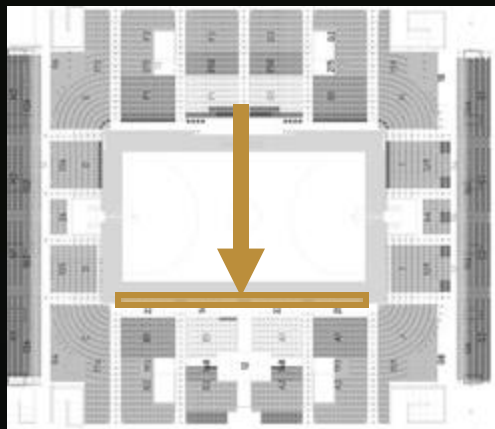

Can be used for B2B purpose, sweepstakes or your company's staff benefits.

COURTSIDE SIDELINE 1st row

Nominative seats on the first row

FEDCOM Lounge access (pre-game/
halftime/ post-game)

All Betlic and Euroleague games (playoff
included / min 32 games)

For prices, please contact us

COURTSIDE SIDELINE 2nd row

Nominative seats on the second row
FEDCOM Lounge access (pre-game/
halftime/ post-game)

All Betlic and Euroleague games (playoff
included / min 32 games)

For prices, please contact us

COURTSIDE SIDELINE 3d row

Seats on the floor in the third row

FEDCOM Lounge access (pre-game/
halftime/ post-game)

All Betlic and Euroleague games (playoff
included / min 32 games)